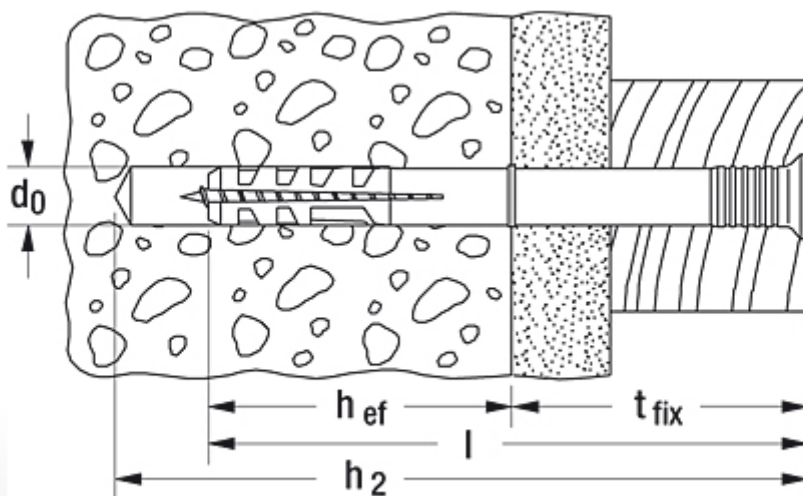

Пирон-дюбел N 5 x 50/5 S SB- Karte NV, блистер

Drill hole diameter	d_0	5	[mm]
Anchor length	l	50	[mm]
Effect. anchorage depth	h_{ef}	25	[mm]
Min. drill hole depth	h_1	65	[mm]
Min. drill hole depth for through fixings	h_2	65	[mm]
Max. fixture thickness	t_{fix}	25	[mm]
Drive		PZ2	
fischer drive screw	$d_s \times l_s$	3,5 x 58	[mm]
Card contents		20 x N 5 x 50, 20 x nail 3.5 x 58 Z, pre-assembled	
Sales unit		10	[pcs]
GTIN (EAN Code)		8590369454771	